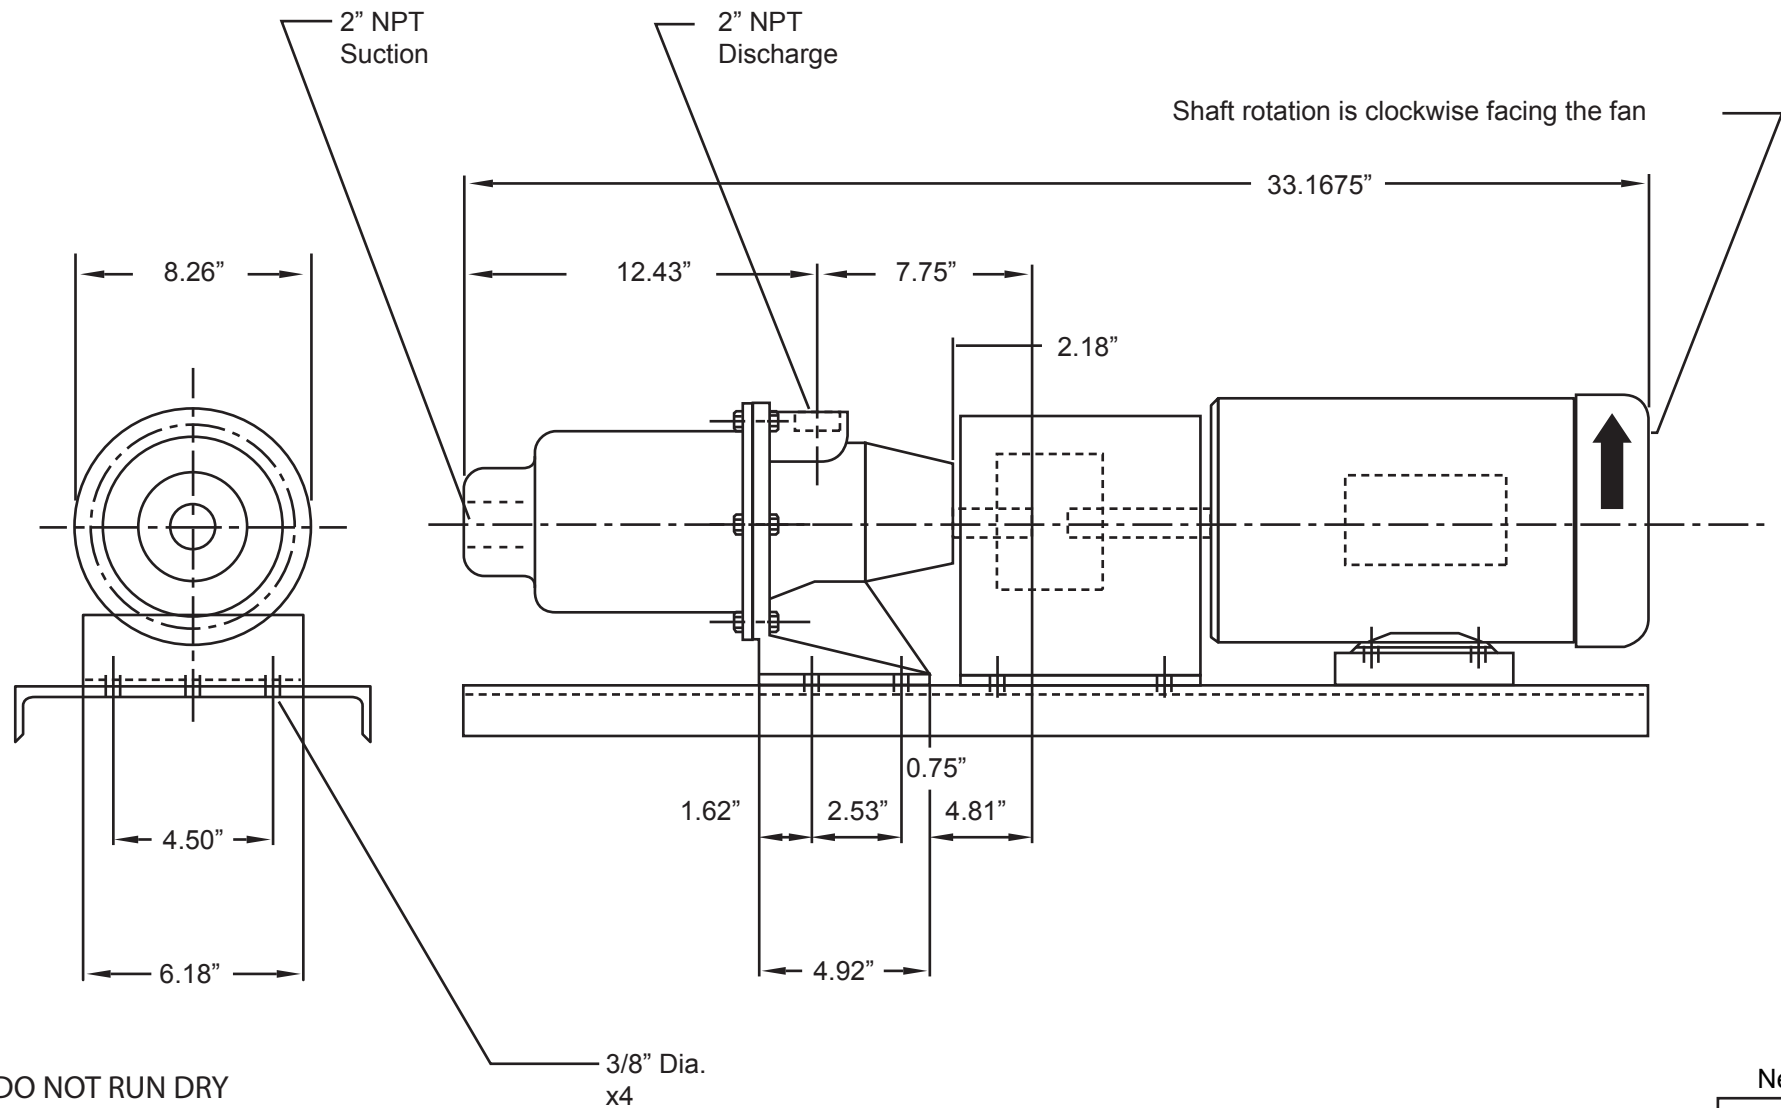

AMERICAN SERIES - AP-67 COMPLETE PACKAGE

Progressive Cavity Pump

Dimensional Drawings

Net weight

≈ lbs.

60

ALL DIMN: Inches

Wobble Stator Pump