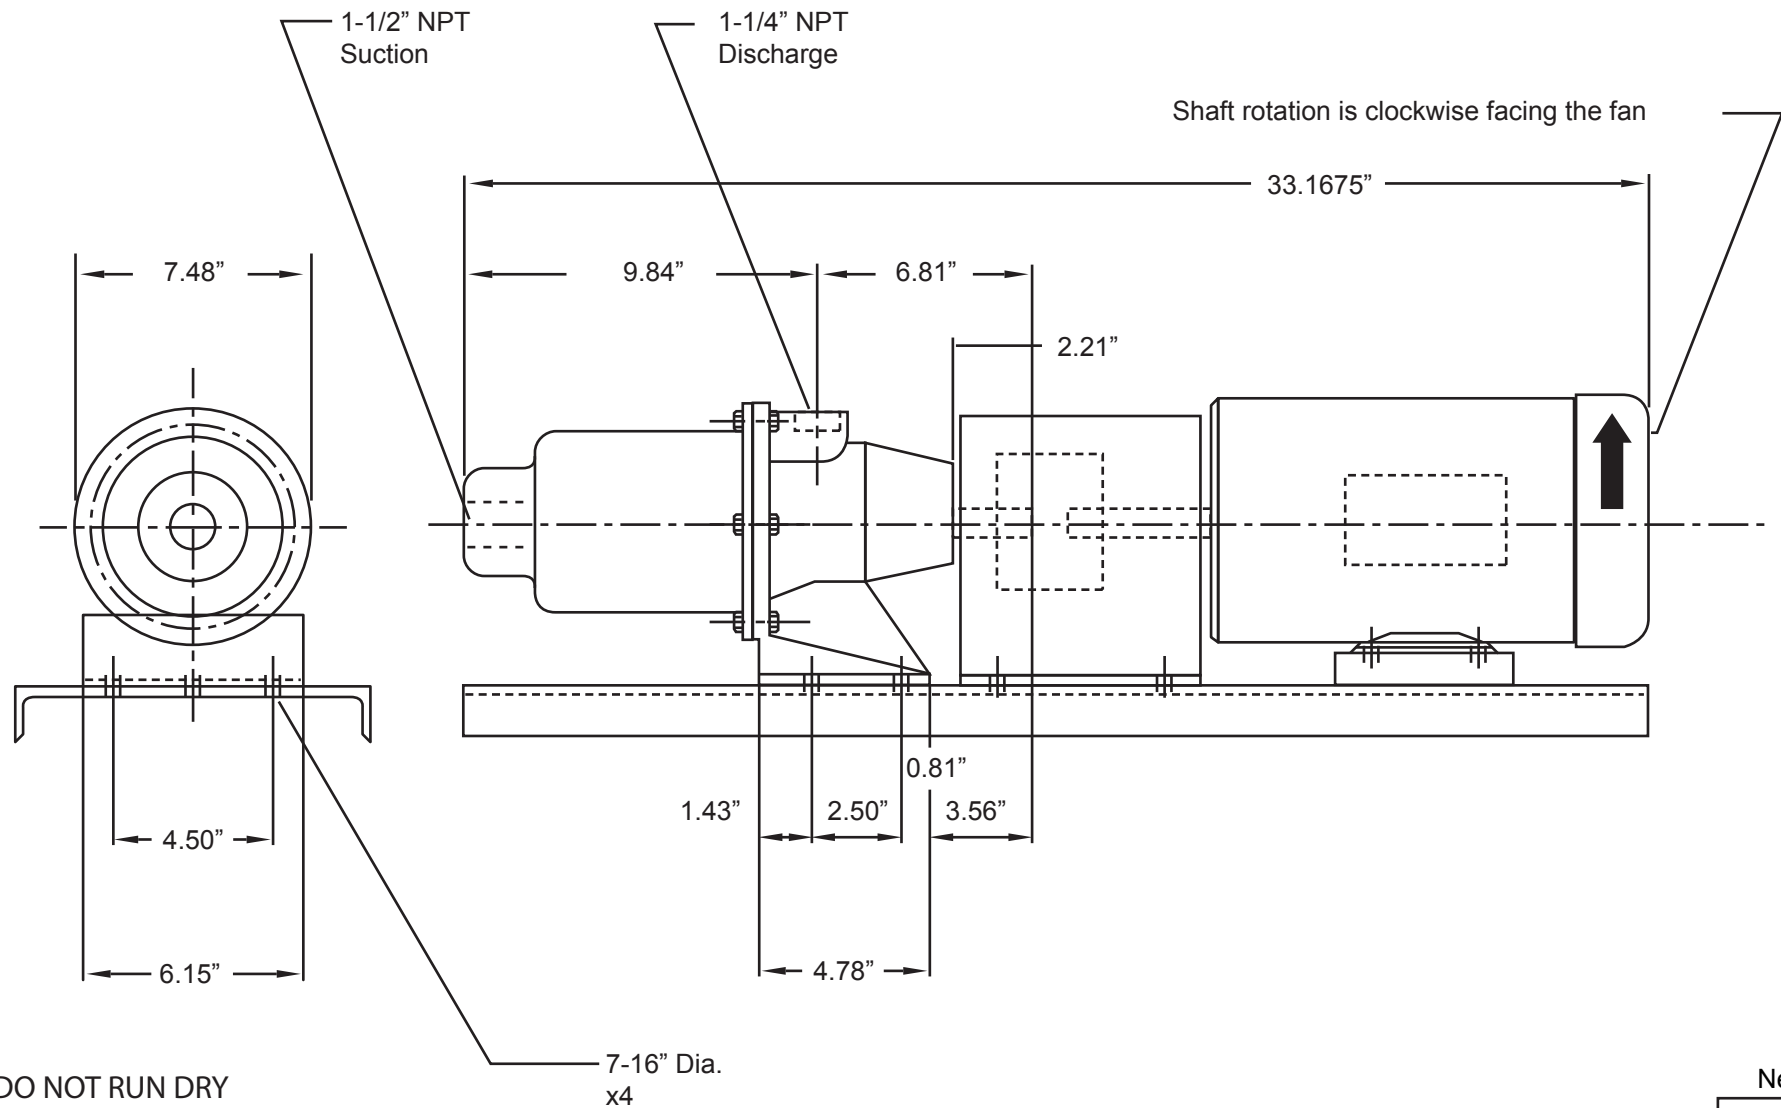

AMERICAN SERIES - AP-56 COMPLETE PACKAGE

Progressive Cavity Pump

Dimensional Drawings

Net weight

≈ lbs.

40

ALL DIMN: Inches

Wobble Stator Pump