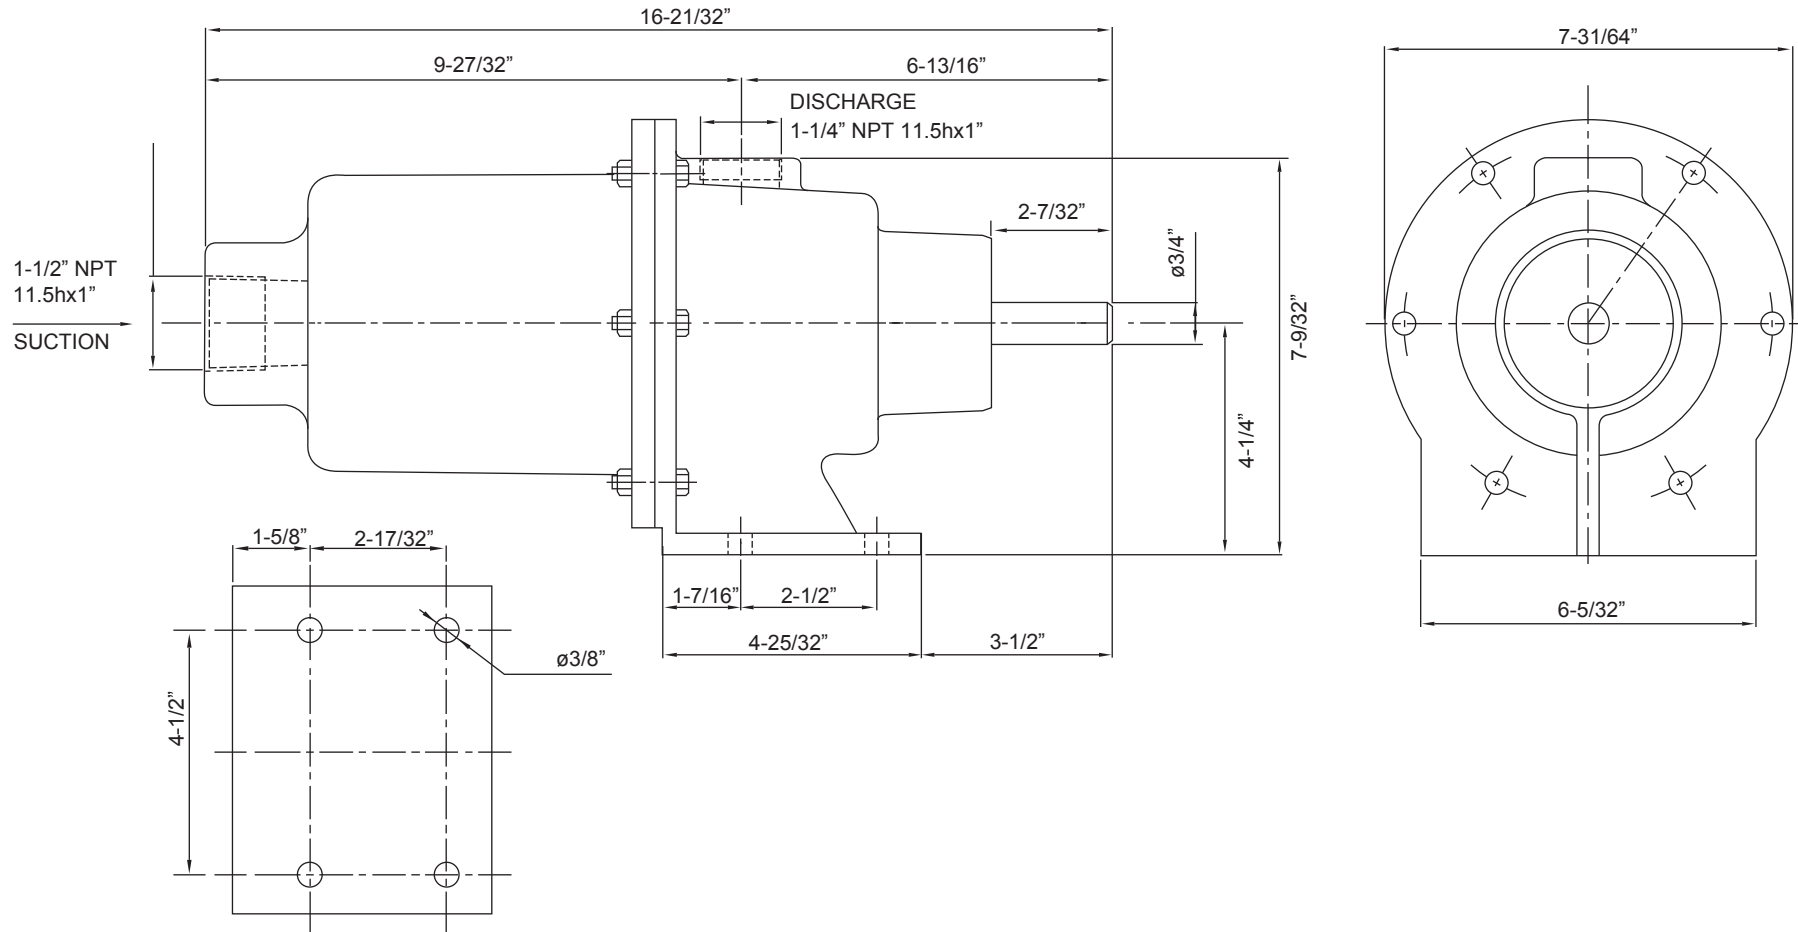

AMERICAN SERIES - AP-56

Progressive Cavity Pump

Dimensional Drawings

Net weight

≈ lbs.

40

Inches

Wobble Stator Pump