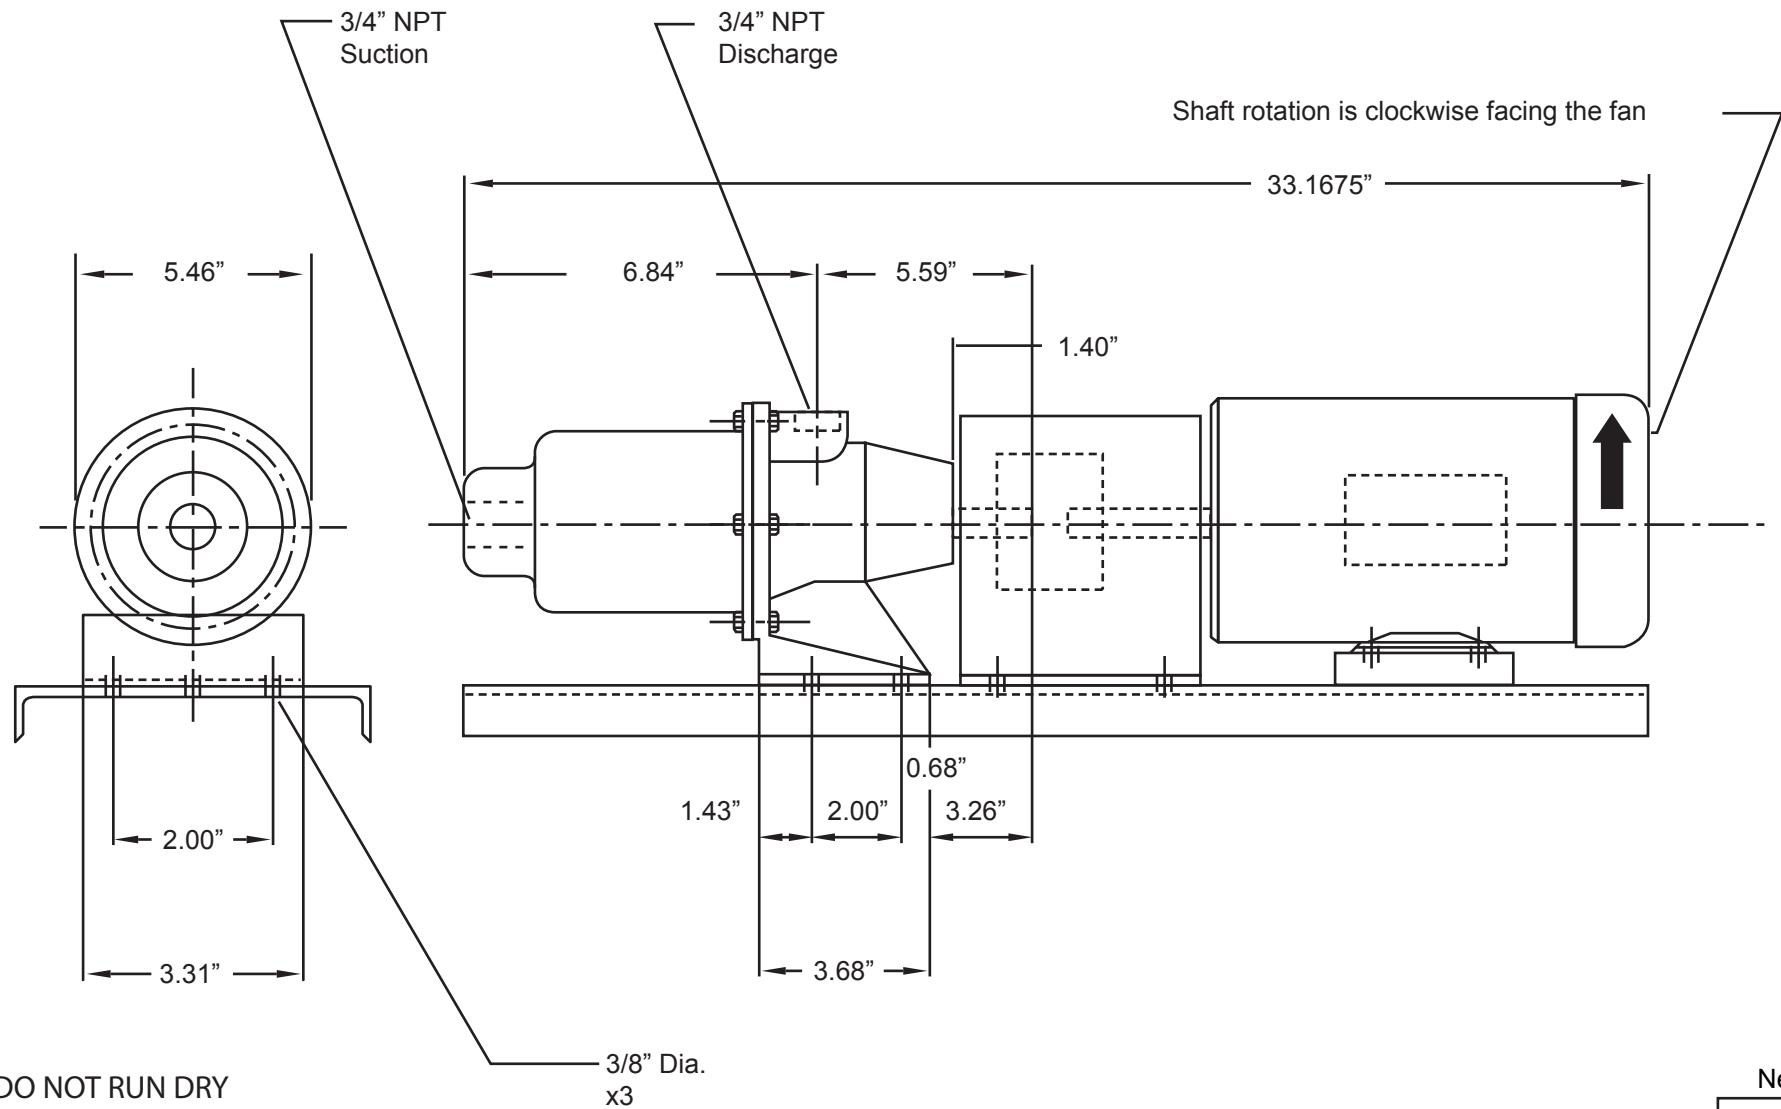

# AMERICAN SERIES - AP-44 COMPLETE PACKAGE

Progressive Cavity Pump

Dimensional Drawings

Net weight

≈ lbs.

**20**

ALL DIMN: Inches

**Wobble Stator Pump**