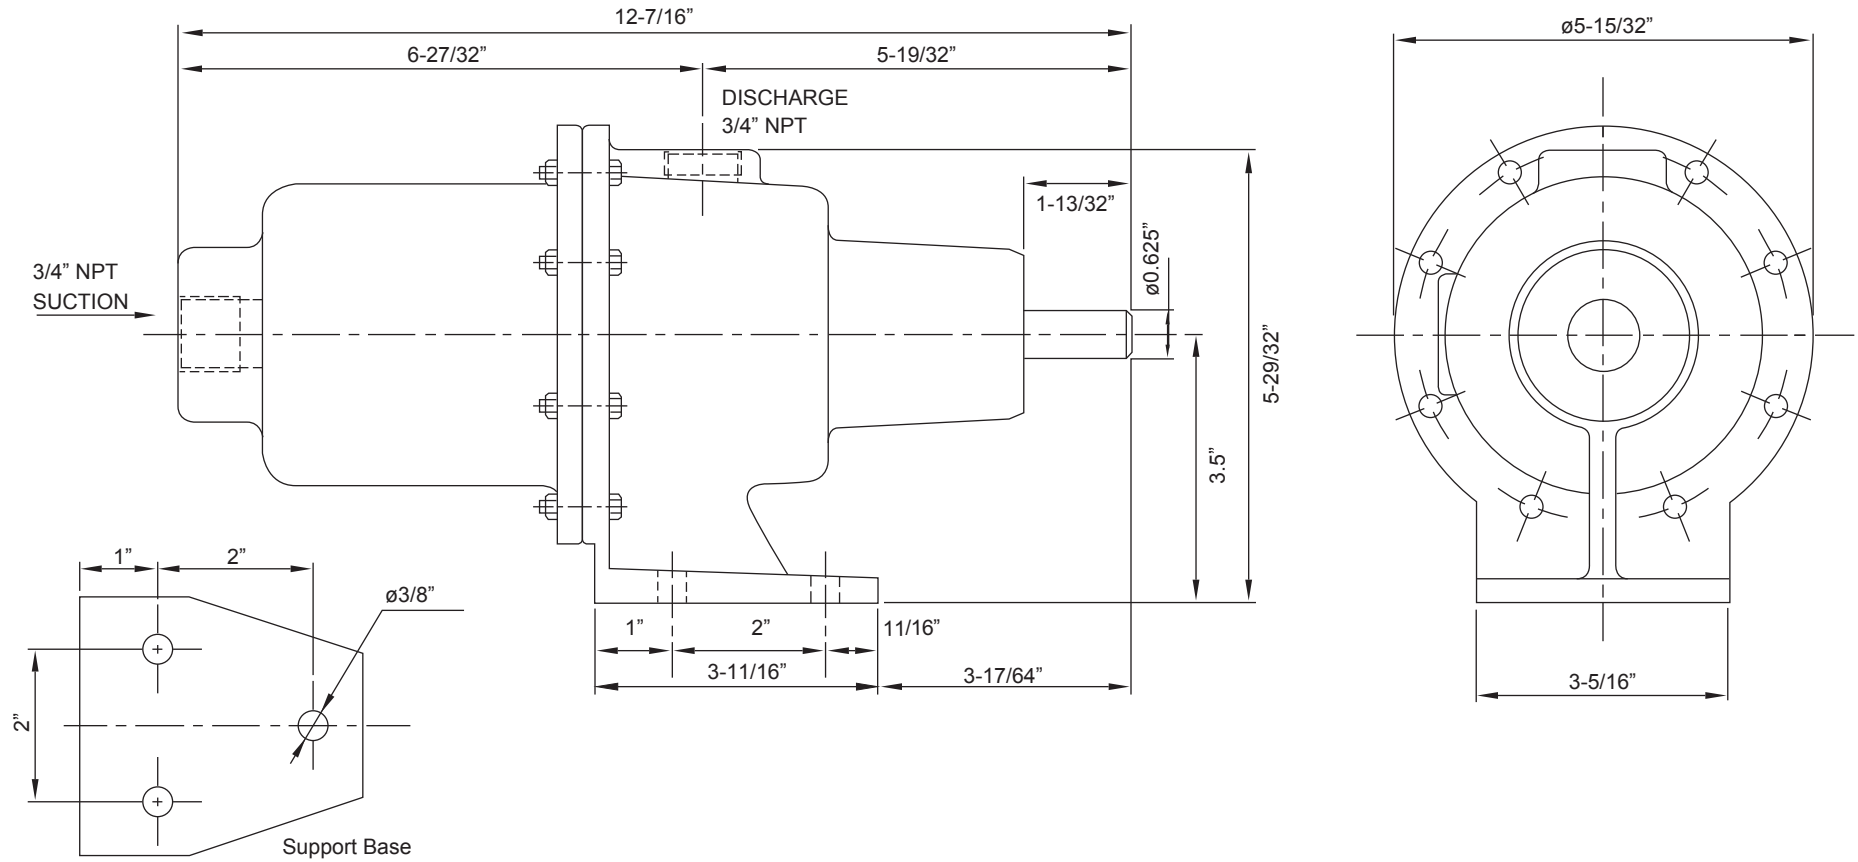

AMERICAN SERIES - AP-44

Progressive Cavity Pump

Dimensional Drawings

Net weight

≈ lbs.

20

Inches

Wobble Stator Pump