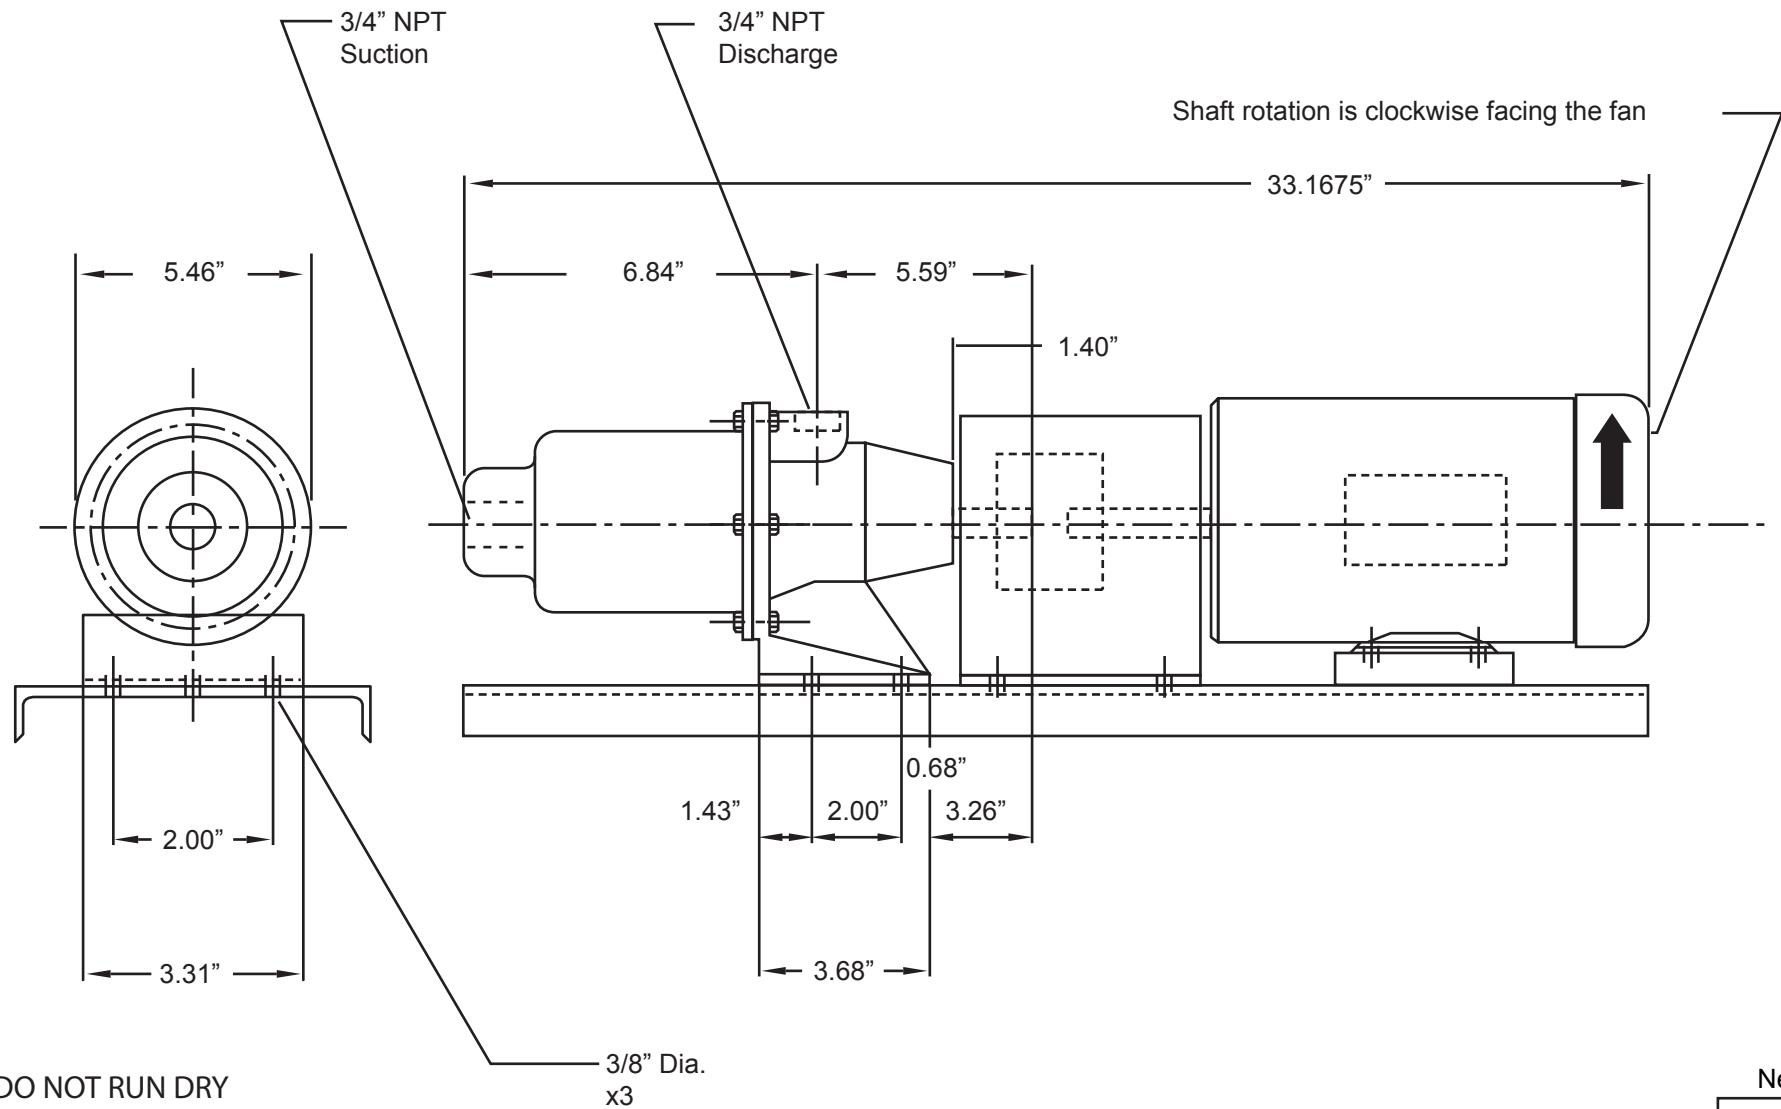

AMERICAN SERIES - AP-33 COMPLETE PACKAGE

Progressive Cavity Pump

Dimensional Drawings

Net weight

≈ lbs.

20

ALL DIMN: Inches

Wobble Stator Pump