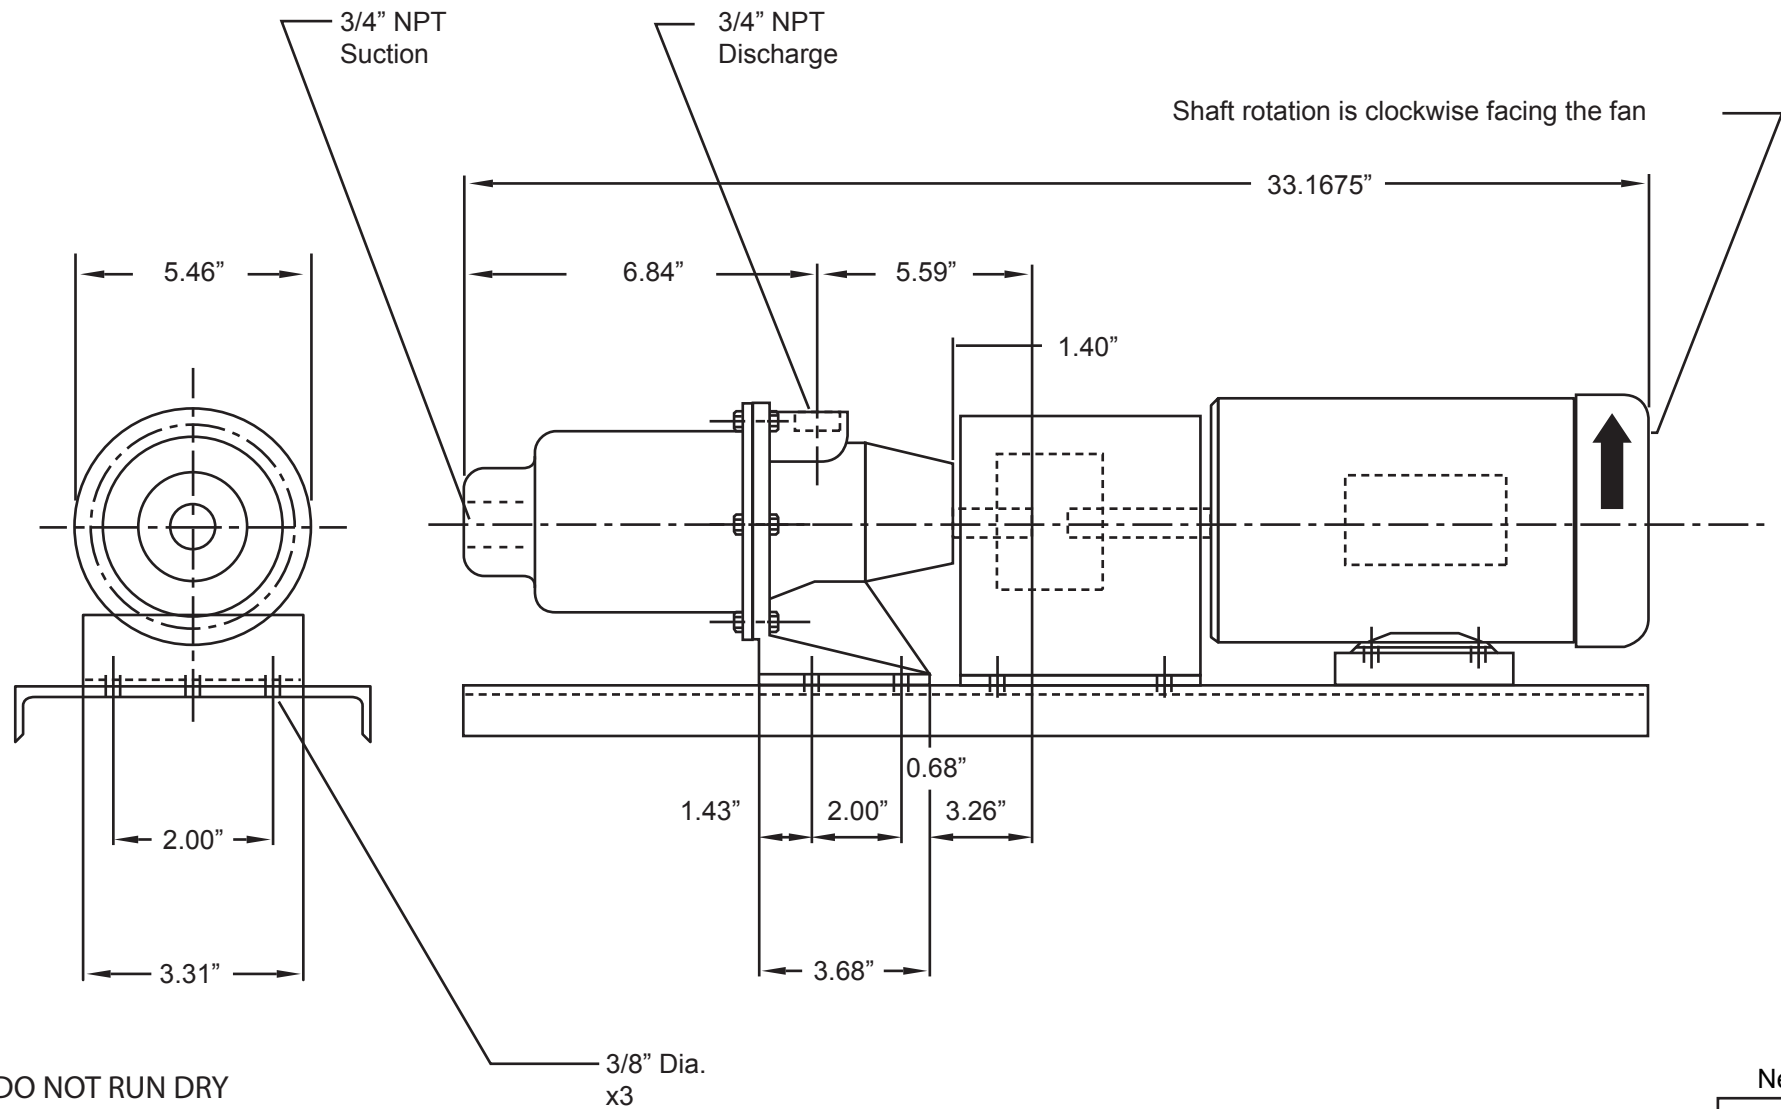

AMERICAN SERIES - AP-22 COMPLETE PACKAGE

Progressive Cavity Pump

Dimensional Drawings

Net weight

≈ lbs.

20

ALL DIMN: Inches

Wobble Stator Pump