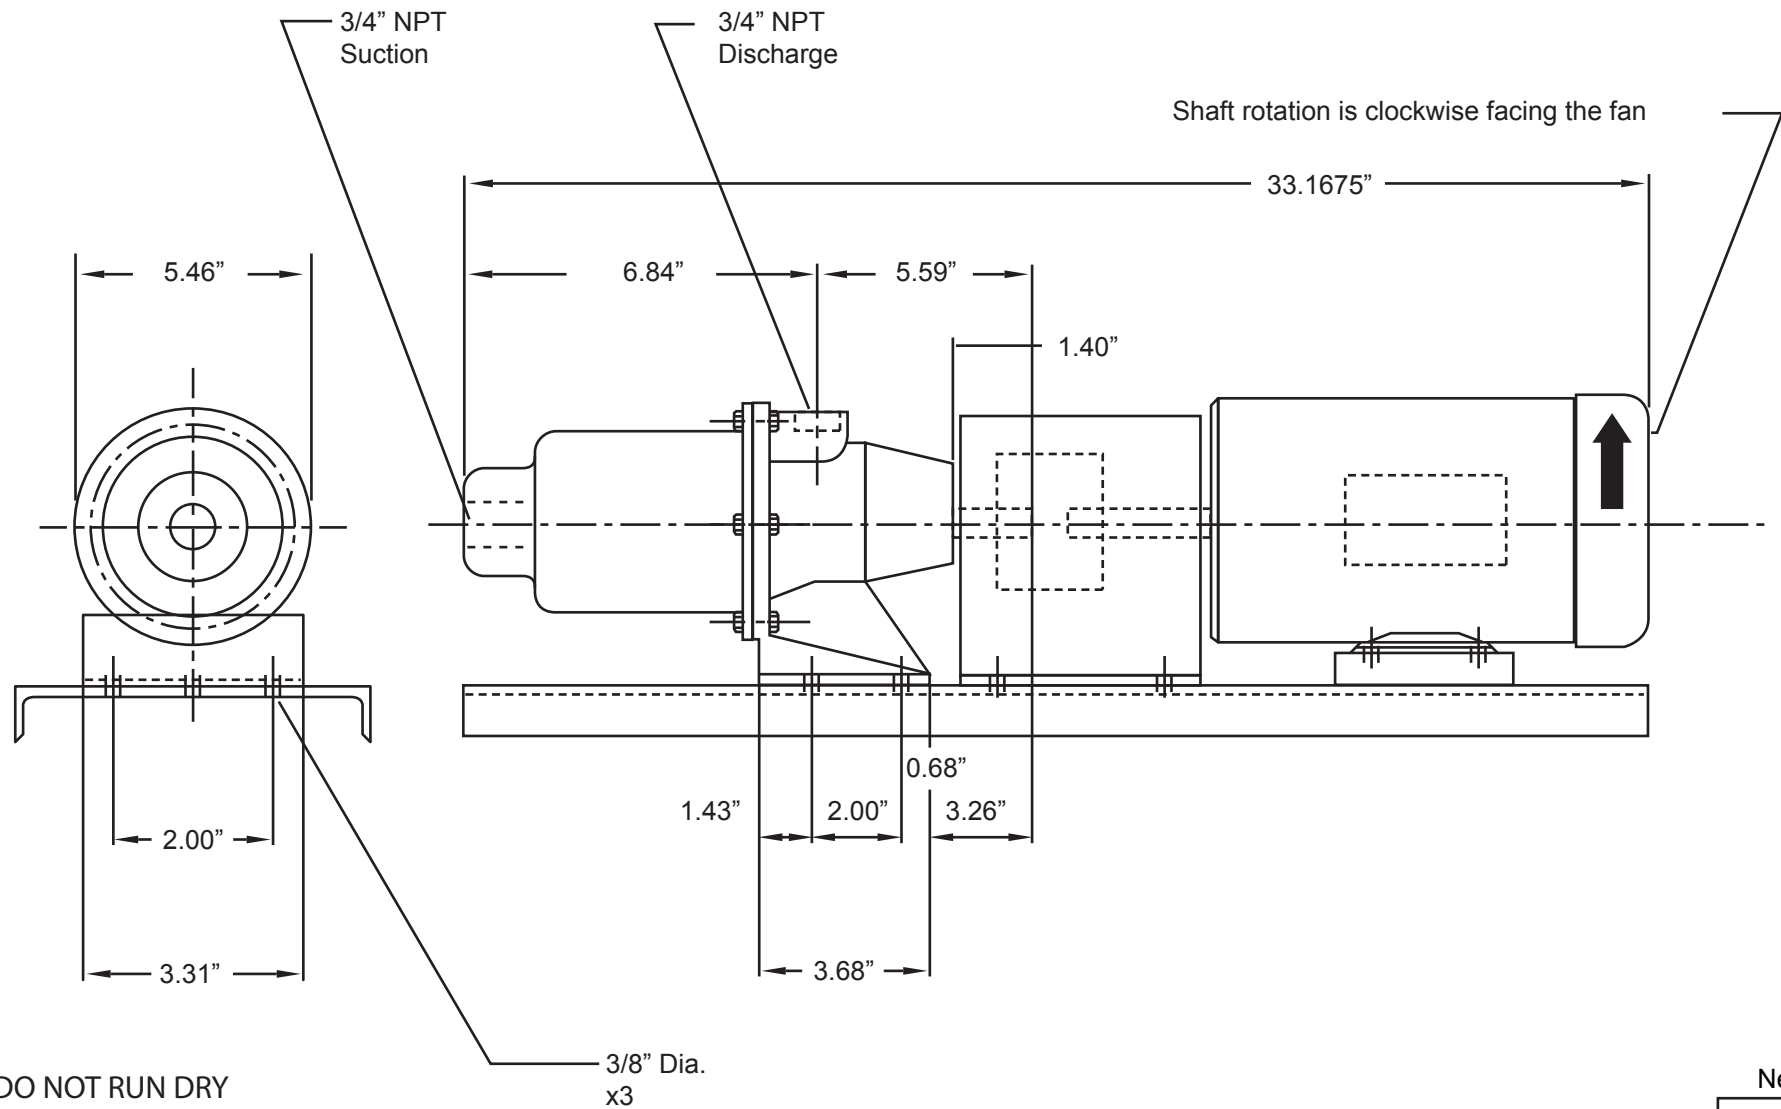

AMERICAN SERIES - AP-15 COMPLETE PACKAGE

Progressive Cavity Pump

Dimensional Drawings

Net weight

≈ lbs.

20

ALL DIMN: Inches

Wobble Stator Pump