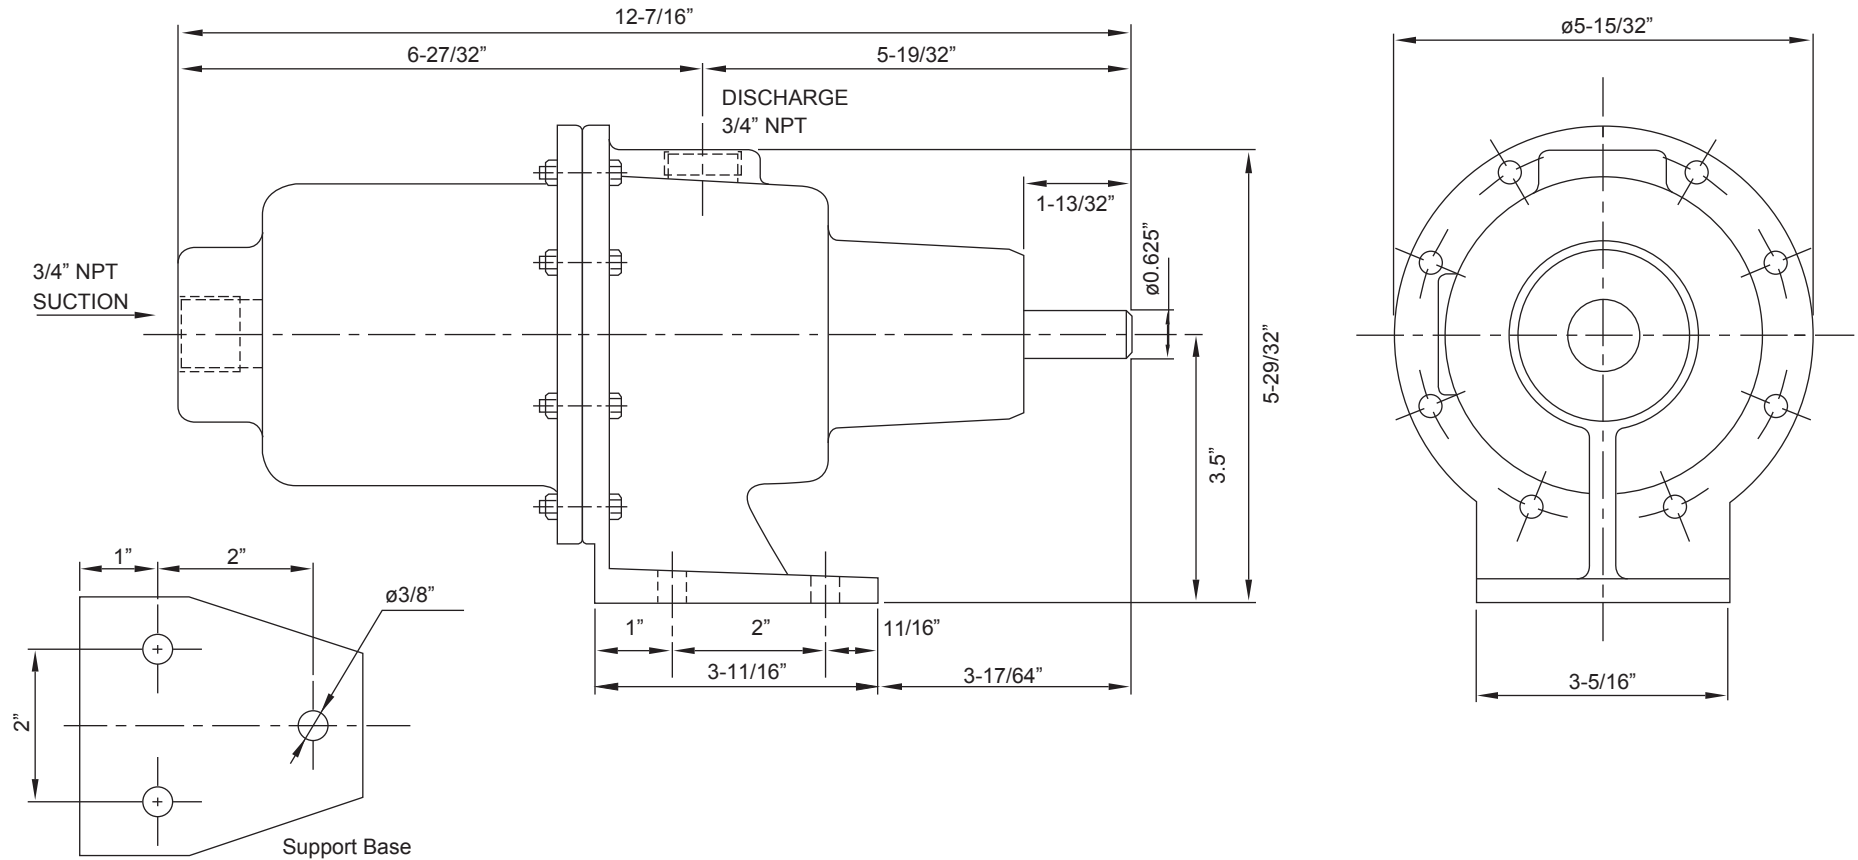

AMERICAN SERIES - AP-15

Progressive Cavity Pump

Dimensional Drawings

Net weight

≈ lbs.

20

Inches

Wobble Stator Pump