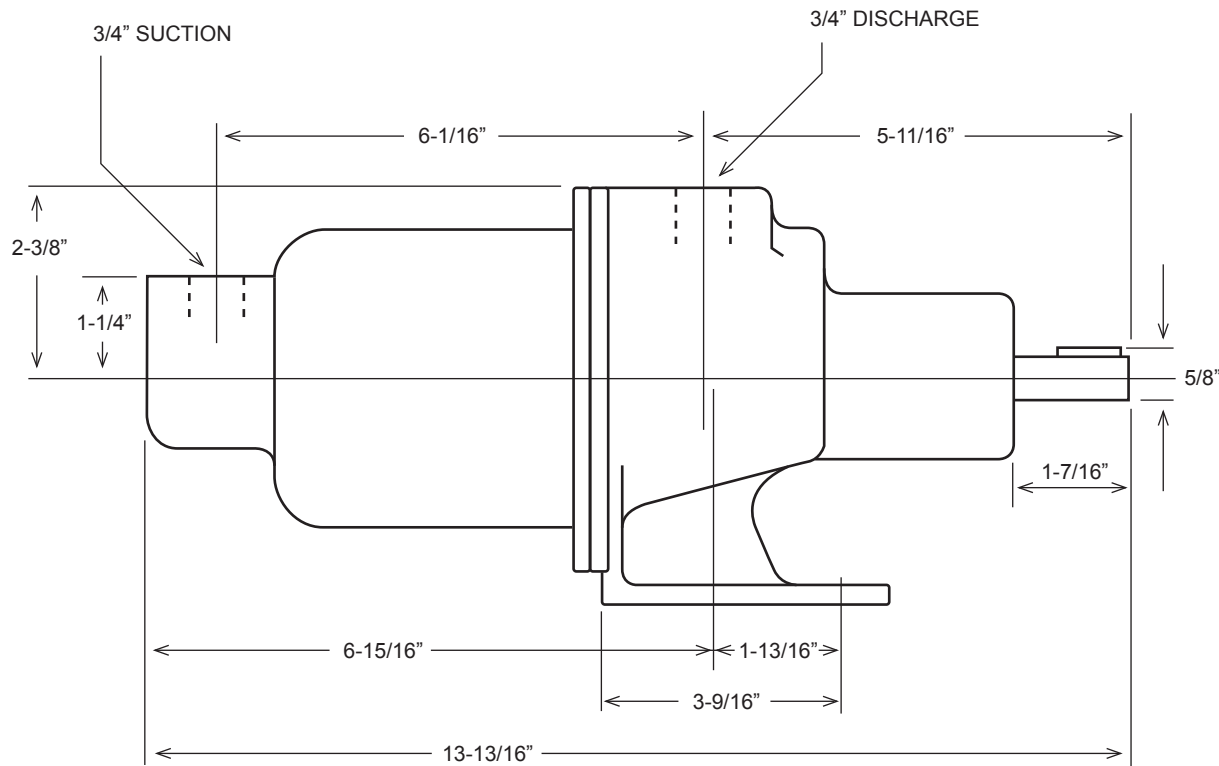

AMERICAN SERIES - 3440IL

Progressive Cavity Pump

Dimensional Drawings

Net weight

≈ lbs.

20

ALL DIMN: Inches

P: 847.640.7867 F: 847.640.7855
2525 Clearbrook Drive Arlington Heights, IL 60005