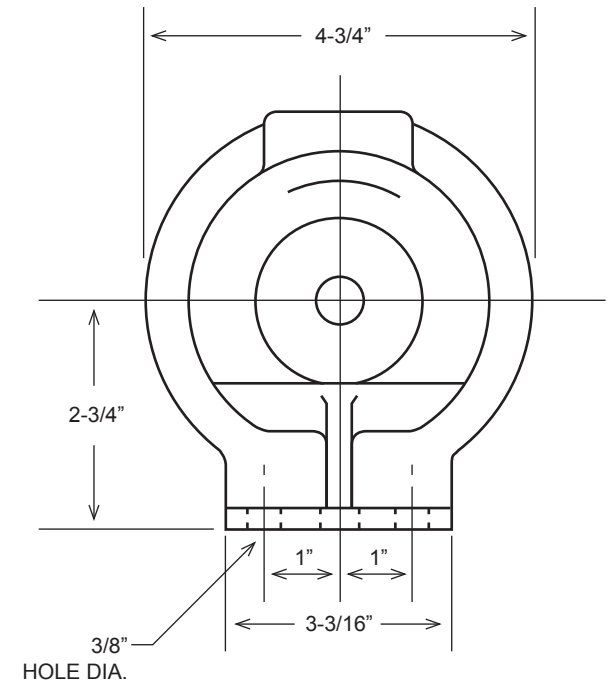

AMERICAN SERIES - 3440IL

Progressive Cavity Pump

Dimensional Drawings

Net weight

≈ lbs.

20

ALL DIMN: Inches

P: 847.640.7867 F: 847.640.7855
2525 Clearbrook Drive Arlington Heights, IL 60005