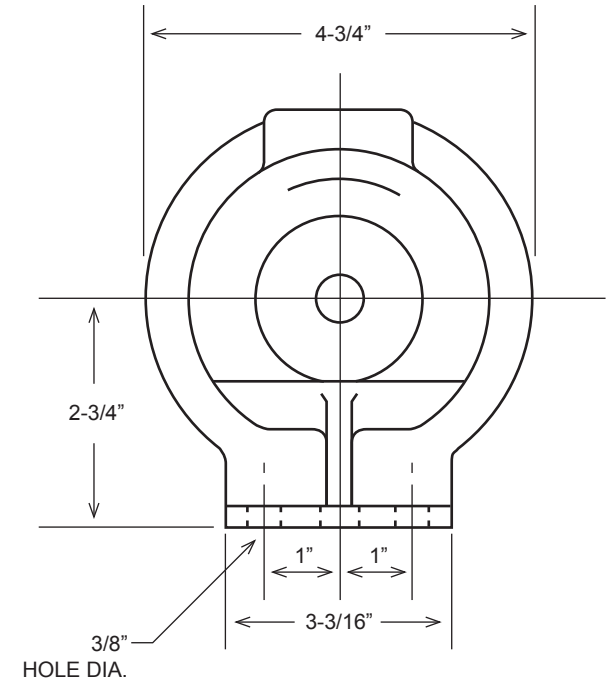

AMERICAN SERIES - 3330IL

Progressive Cavity Pump

Dimensional Drawings

Net weight

≈ lbs.

20

ALL DIMN: Inches

P: 847.640.7867 F: 847.640.7855
2525 Clearbrook Drive Arlington Heights, IL 60005