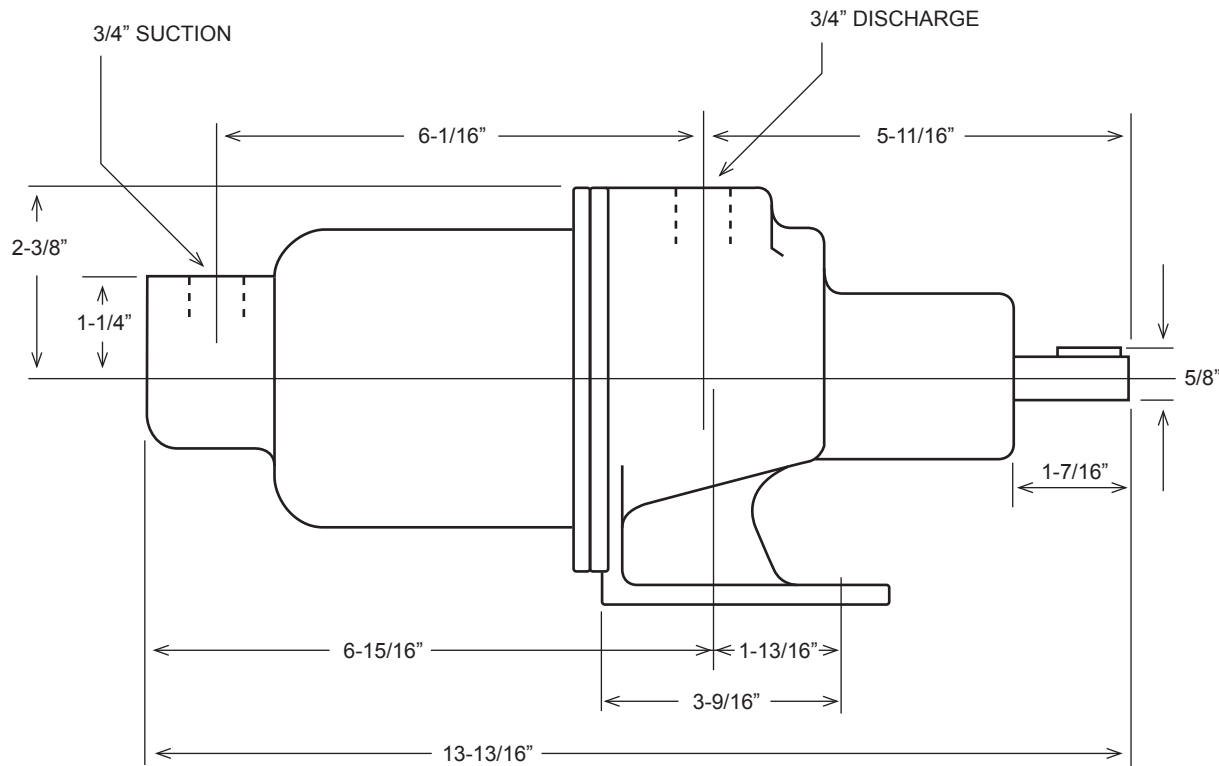

AMERICAN SERIES - 3330IL

Progressive Cavity Pump

Dimensional Drawings

Net weight

≈ lbs.

20

ALL DIMN: Inches

P: 847.640.7867 F: 847.640.7855
2525 Clearbrook Drive Arlington Heights, IL 60005