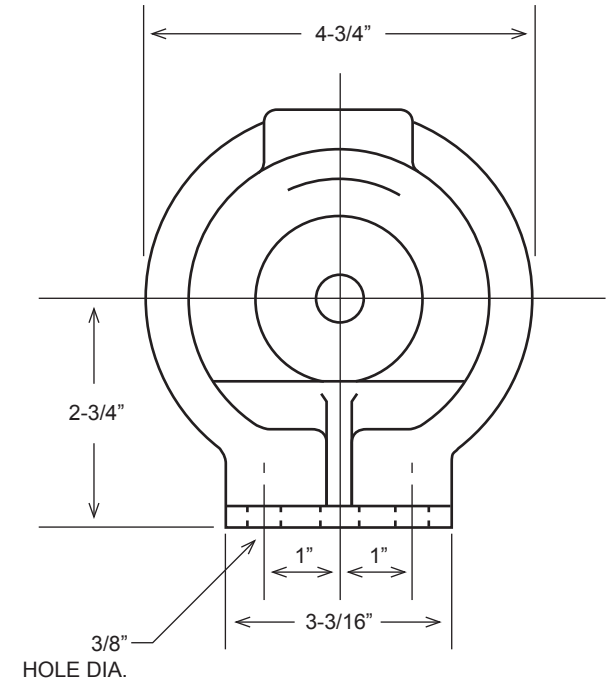

AMERICAN SERIES - 3310IL

Progressive Cavity Pump

Dimensional Drawings

Net weight

≈ lbs.

20

ALL DIMN: Inches

Wobble Stator Pump