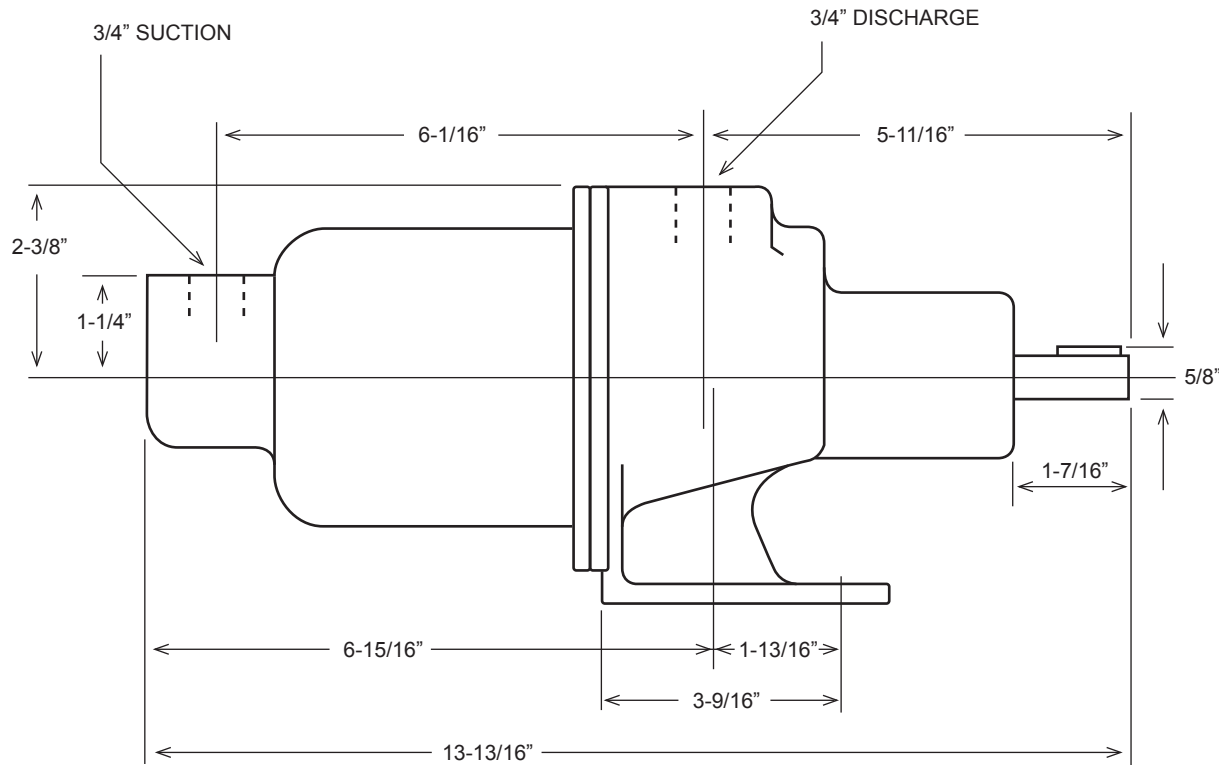

AMERICAN SERIES - 3310IL

Progressive Cavity Pump

Dimensional Drawings

Net weight

≈ lbs.

20

ALL DIMN: Inches

Wobble Stator Pump